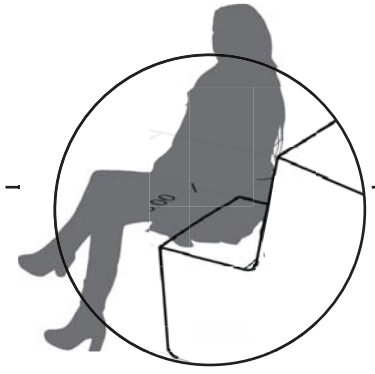

FLIPPER SEAT

Principes:

Modular

Nonlinear used

Durable

Multicolored

This urban furniture is special. It can be used in 2 different ways – like a modular arcuate bench and a rocking chair. People can choose how to use it according to their wishes. The material may be recycled plastic or plywood, that can be painted by citizens.

Flipper seats at Ginzo Sony Park

The 2 types of use

1. Seating bench

2. Rocking chair

Compositions

Twisting

Circle

Single-use